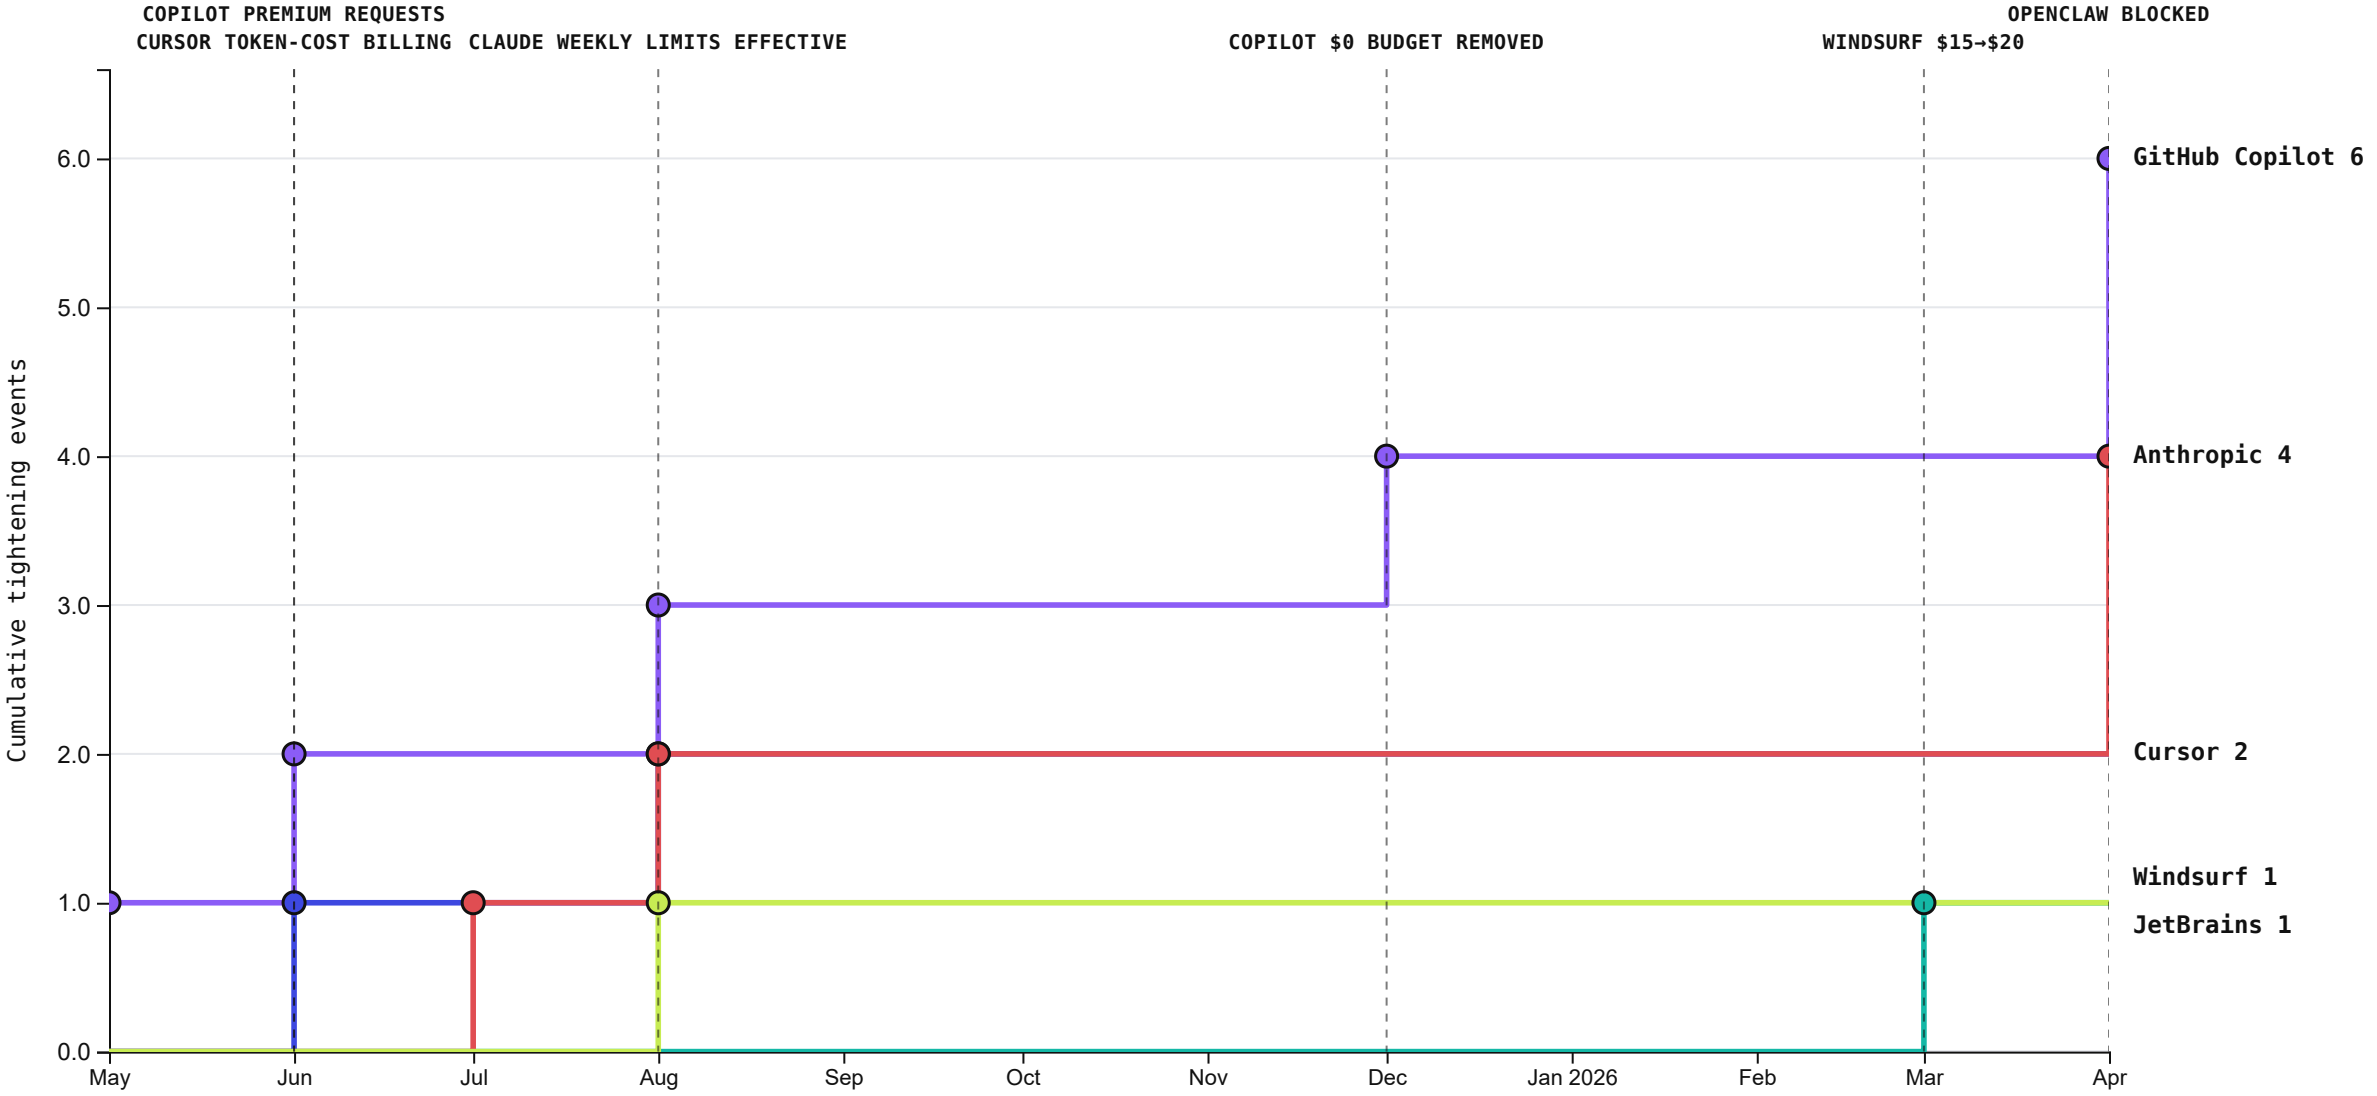

Cursor GitHub Copilot Windsurf Anthropic JetBrains

Only actions classified as tightening are counted (price hikes, metering launches, guardrail removals, harness blocks).
Source: vendor blogs and documentation. Stored in Turso ai-inference-unit.events where tightening = 1.