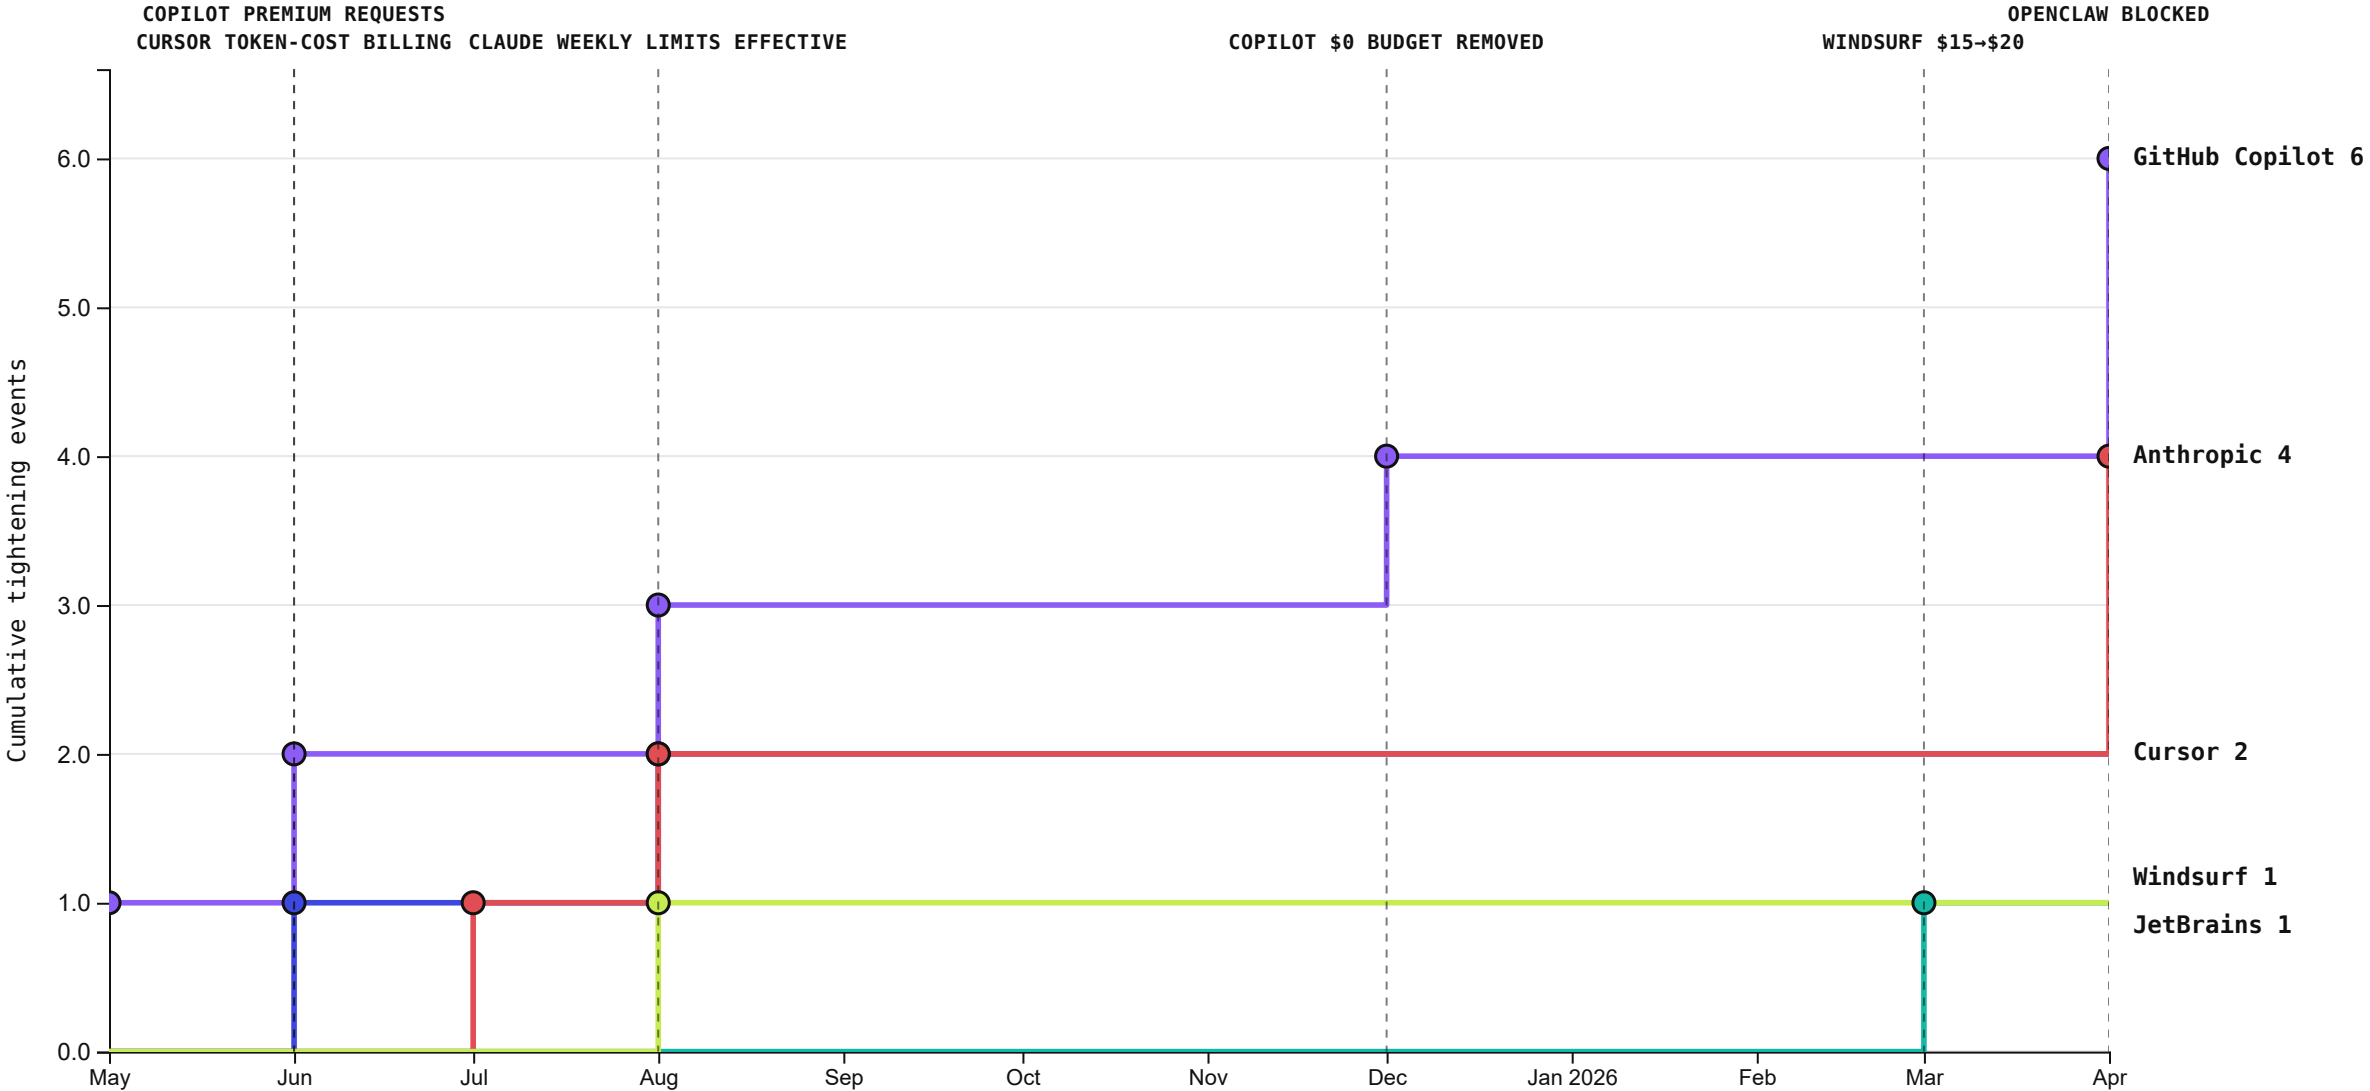

Cursor GitHub Copilot Windsurf Anthropic JetBrains

Only actions classified as tightening are counted (price hikes, metering launches, guardrail removals, harness blocks).
Source: vendor blogs and documentation. Stored in Turso ai-inference-unit.events where tightening = 1.